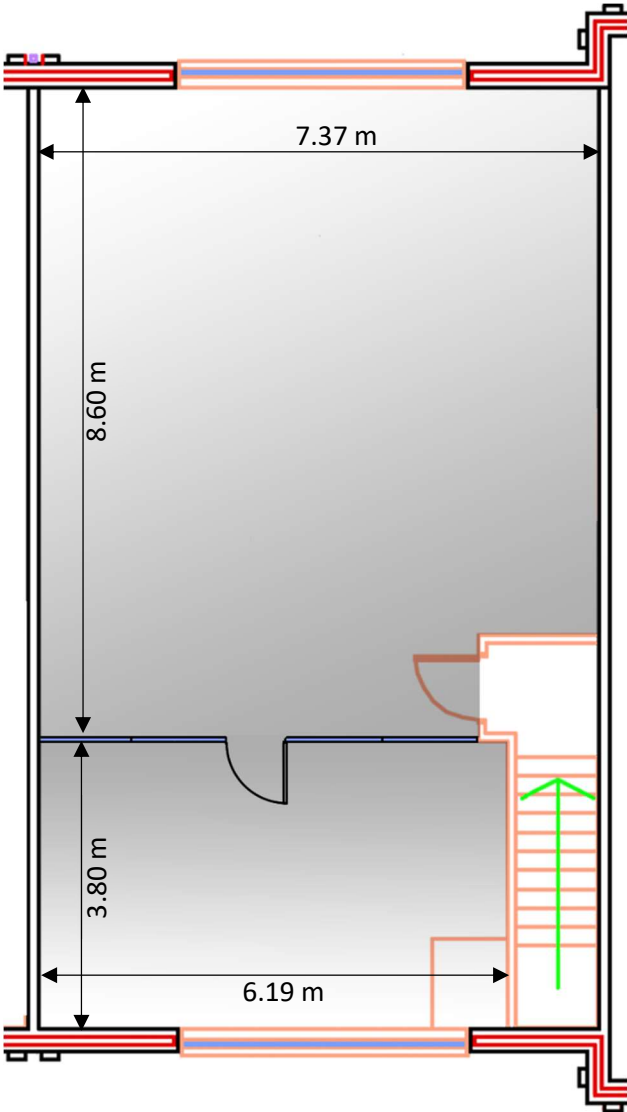

888 ft² First Floor Suite

Suite 86b | Bowen Court | St Asaph Business Park

Suite	Ft ²	M ²	Parking	Rent (pm)
86b	888	82.5	4	£740.00

Please note.
NOT TO SCALE.
Whilst all dimensions given have been measured on site they are for guidance only and should be checked as required.
All prices quoted are exclusive of VAT which will be added at 20%