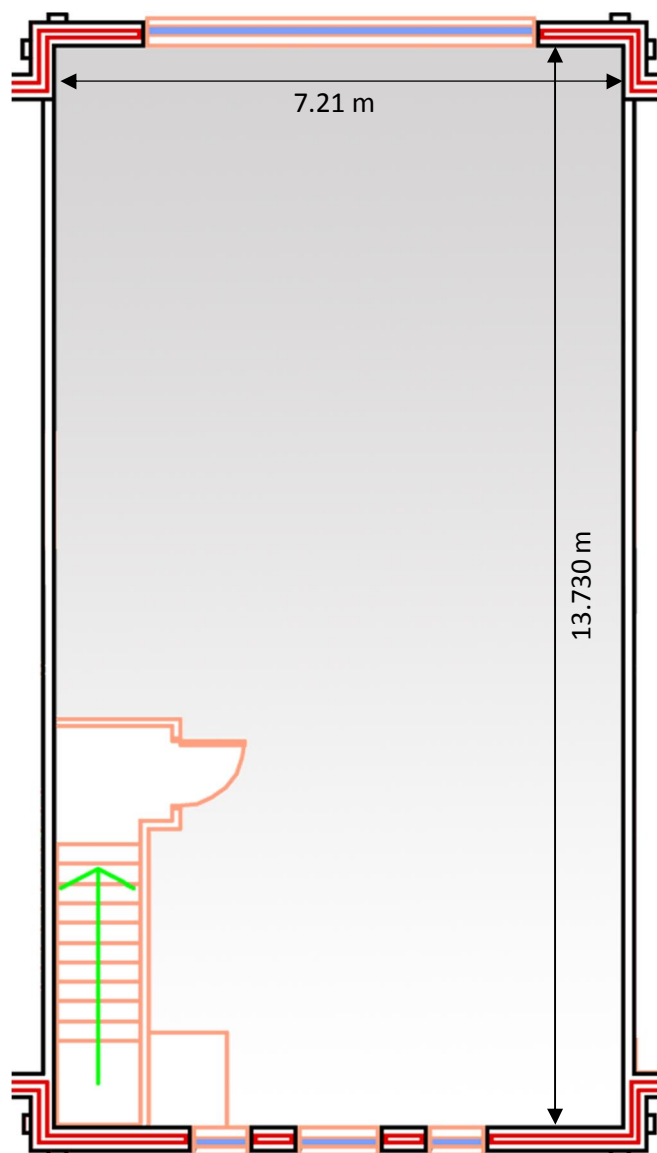

974 ft² First Floor Suite

Suite 85b | Bowen Court | St Asaph Business Park

Suite	Ft ²	M ²	Parking	Rent (pm)
85b	974	90.49	4	£795.00

Please note.
NOT TO SCALE.

Whilst all dimensions given have been measured on site they are for guidance only and should be checked as required.
All prices quoted are exclusive of VAT which will be added at 20%