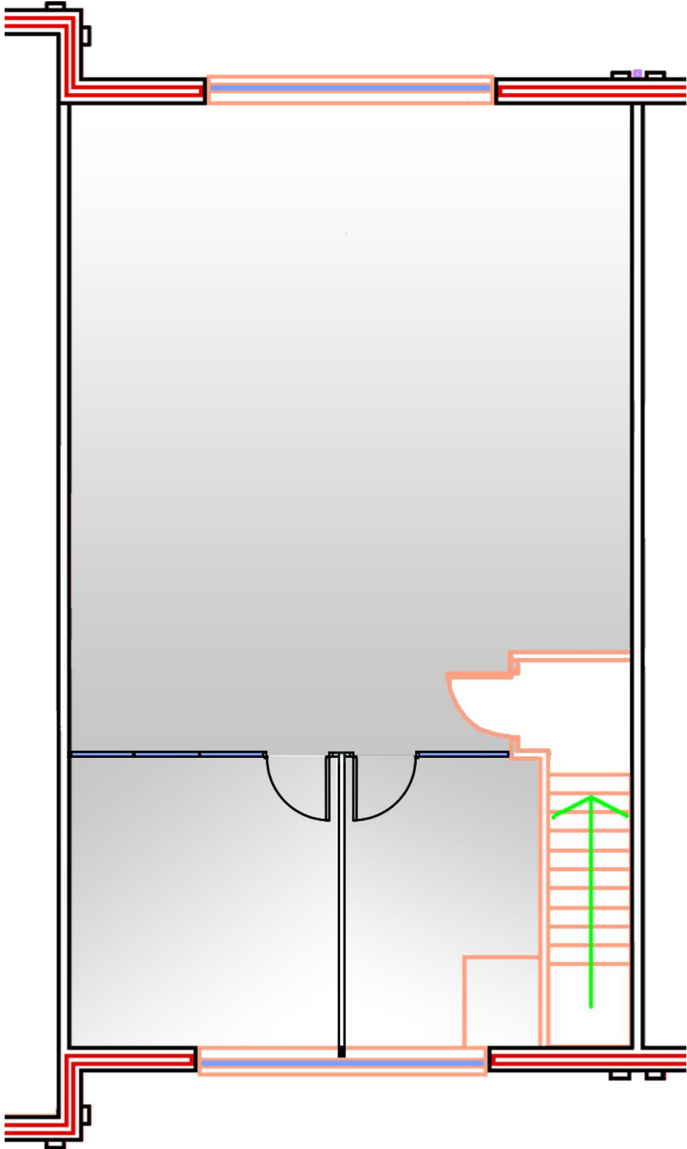

888 ft² First Floor Suite

Suite 100b | Bowen Court | St Asaph Business Park

Suite	Ft ²	M ²	Parking	Rent (pm)
100b	888	82.5	4	£700.00

Please note.
NOT TO SCALE.
Whilst all dimensions given have been measured on site they are for guidance only and should be checked as required.
All prices quoted are exclusive of VAT which will be added at 20%